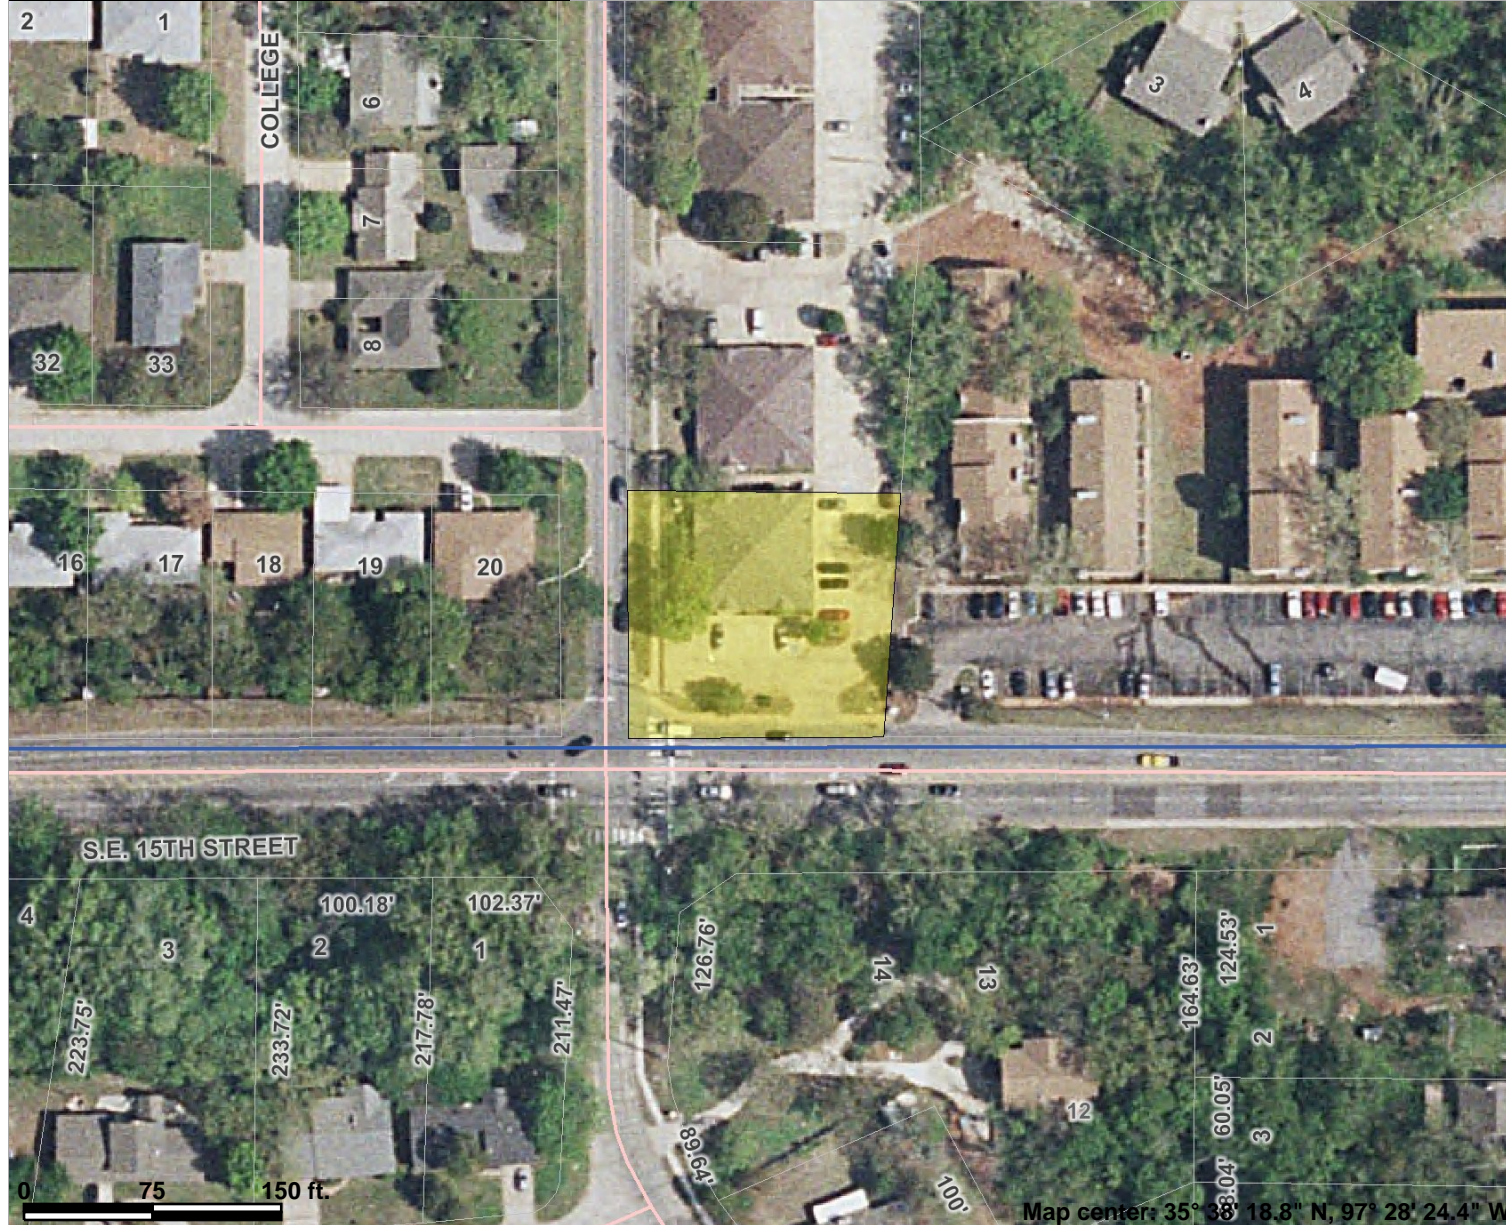

Property # 433

Legend

- Annotation
- Sections
- Streets
- Parcels
- North Canadian River
- Rivers & Creeks
- Lakes
- Aerials (flown Apr 19th, 2007)
- County Background

Scale: 1:1,343

This map is a user generated static output from an Internet mapping site and is for general reference only. Data layers that appear on this map may or may not be accurate, current, or otherwise reliable. THIS MAP IS NOT TO BE USED FOR NAVIGATION.